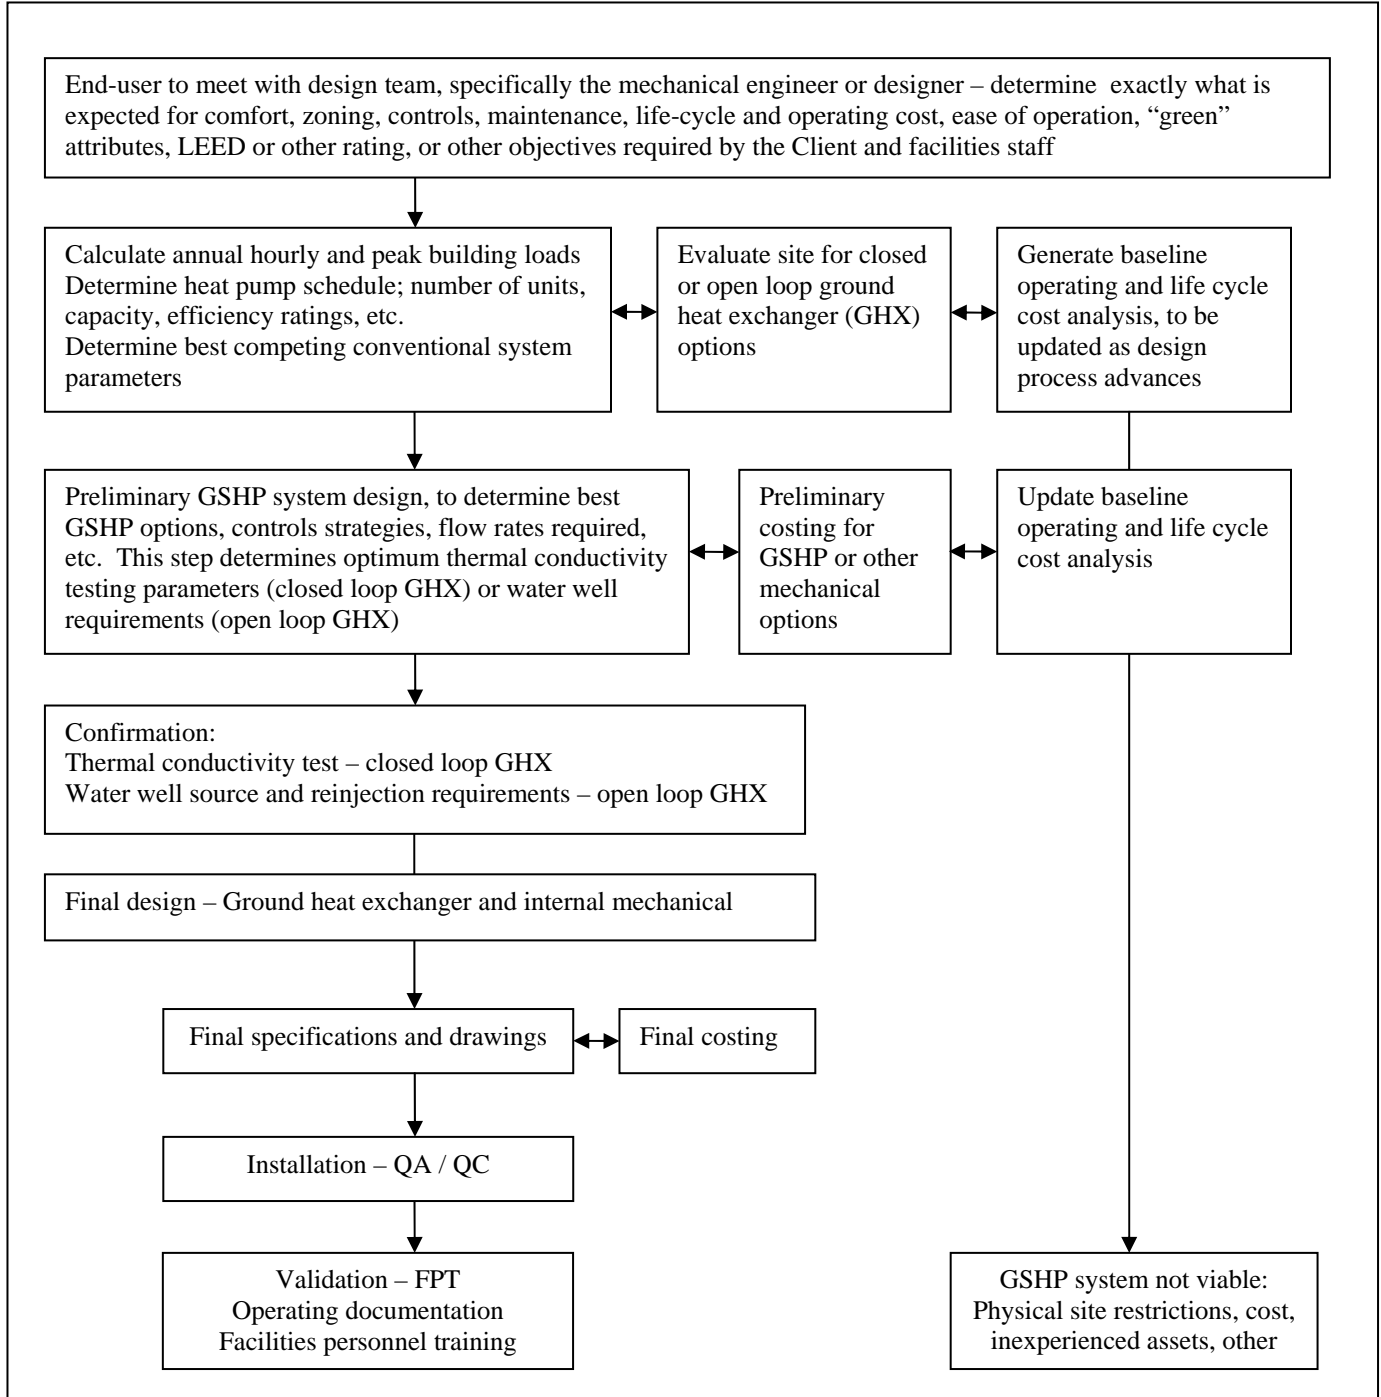

Summary Design Flow Chart – GSHP Mechanical System

GSHP Design Flow Chart_2013-04-10.docx